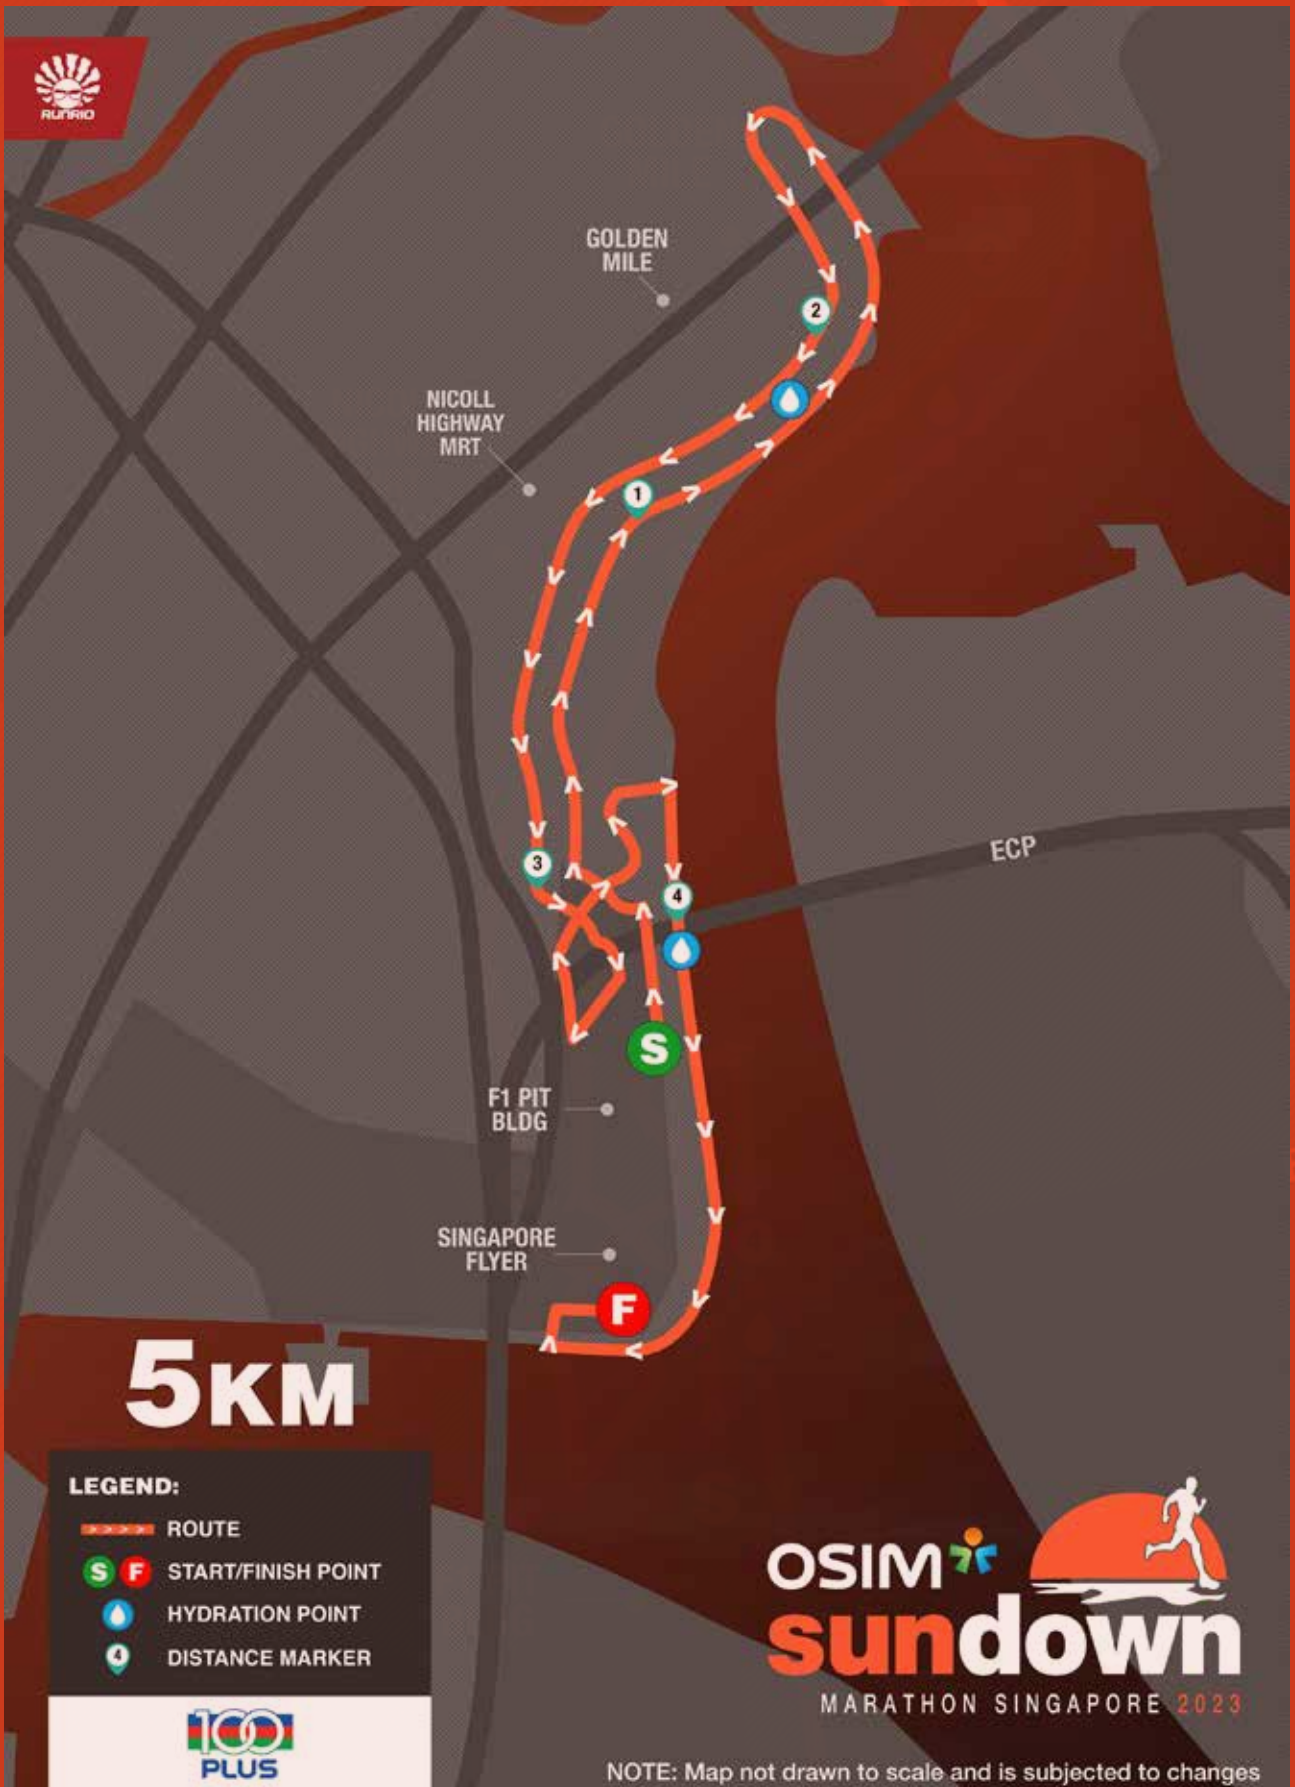

RACE ROUTE MAPS

ROUTE MAPS

RACE

Tackling the Half and Full Marathon with a specific race completion timing in mind? Look out for our Official Pacers from Running Department, and join one of the following Pacer groups to ace your run. The pacers of each Pacer group can be identified by the different coloured helium balloons that will indicate the targeted finishing time.