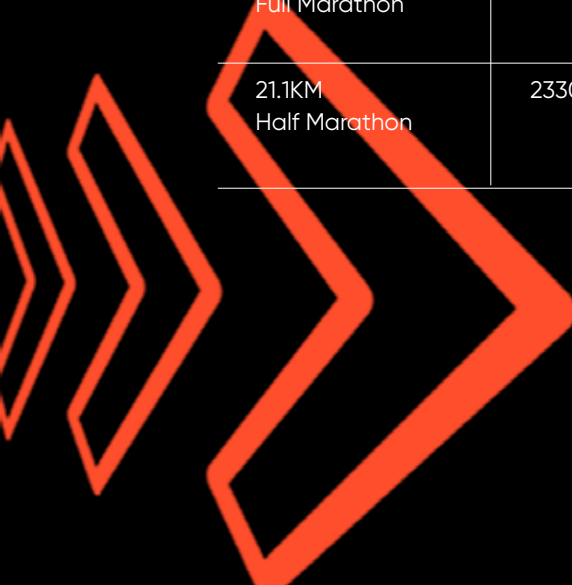

RACE CATEGORY	FLAG-OFF TIME	CUT-OFF TIME
5KM Fun Run (Adults / Youths)	2000hrs	2hr 30mins
10KM Challenge (Individual / Team)	2200hrs	2hr 30mins
21.1KM Half Marathon	2330hrs	4hrs
42.195KM Full Marathon	2330hrs	8hrs

There are designated race cut-off points and timings along the Full Marathon race route as follows:

0430hrs at approximately 24.5KM Mark (East Coast Lagoon Carpark G)

0600hrs at approximately 33.5KM Mark (Fort Road)

0700hrs at approximately 38KM Mark (Sports Hub Aquatic Centre)

ALLOCATION FOR RACE PEN A TO C

Start Pen Entry points are located through the F1 Pit Garages. Please follow the directional signage at the Sundown Race Village.

Runners in the 10KM Challenge and 5KM Fun Run are not pre-assigned to any Start Pen. Entry into the earlier waves is based on a first-come-first-served basis.

For the 42.195KM Full Marathon and the 21.1KM Half Marathon competitive categories, there will be 3 different pen allocations for runner's race entry.

Based on the following pen timings, do select a pen that best fits your race timing:

RACE CATEGORY	FLAG OFF TIME	START PEN OPENING TIME	PEN	TIMING
42.195KM Full Marathon	2330hrs	2300hrs	Pen Entry A Pen Entry B Pen Entry C	Below 0400hrs 0400 – 0500hrs Above 0500hrs
21.1KM Half Marathon	2330hrs	2300hrs	Pen Entry A Pen Entry B Pen Entry C	Below 0200hrs 0200 – 0230hrs Above 0230hrs