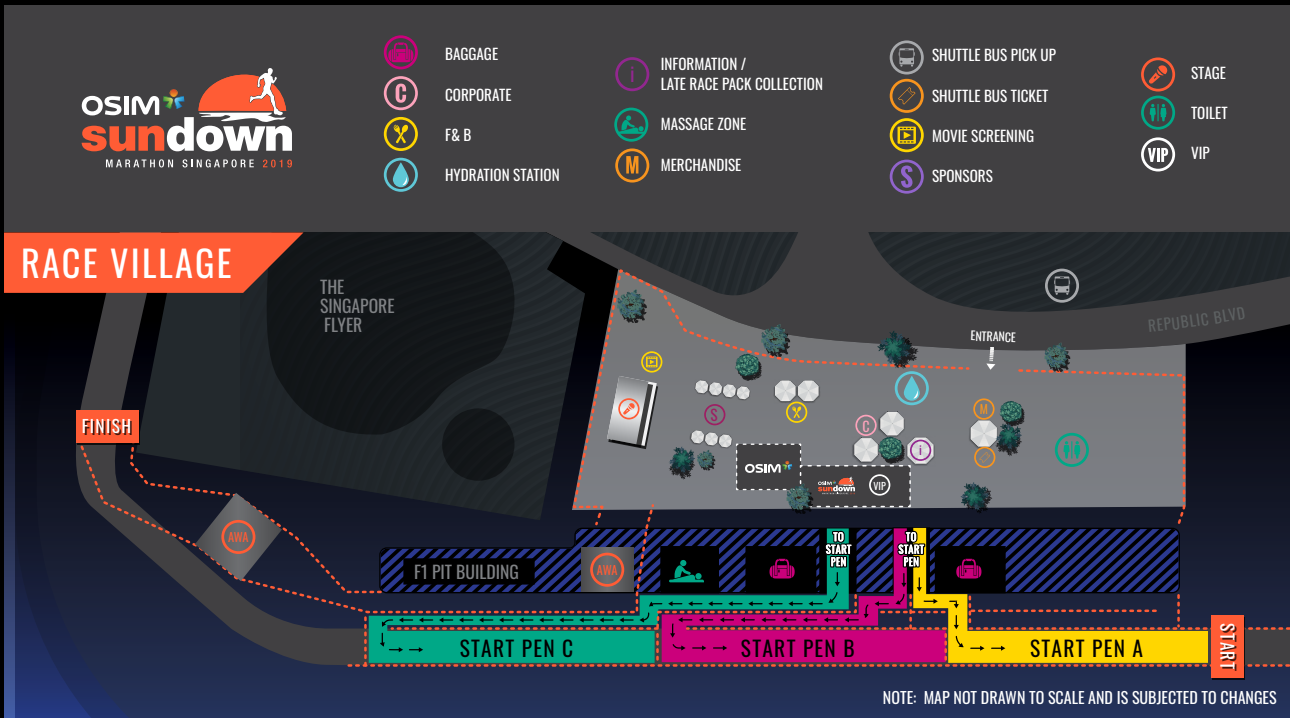

RACE CATEGORY	PACER GROUP	PACER BIBS	PACER BALLOON COLOUR
42.195KM Full Marathon	0400hrs		
	0430hrs		
	0500hrs		
	0530hrs		
21.1KM Half Marathon	0200hrs		
	0215hrs		
	0230hrs		
	0245hrs		

RACE VILLAGE RACE